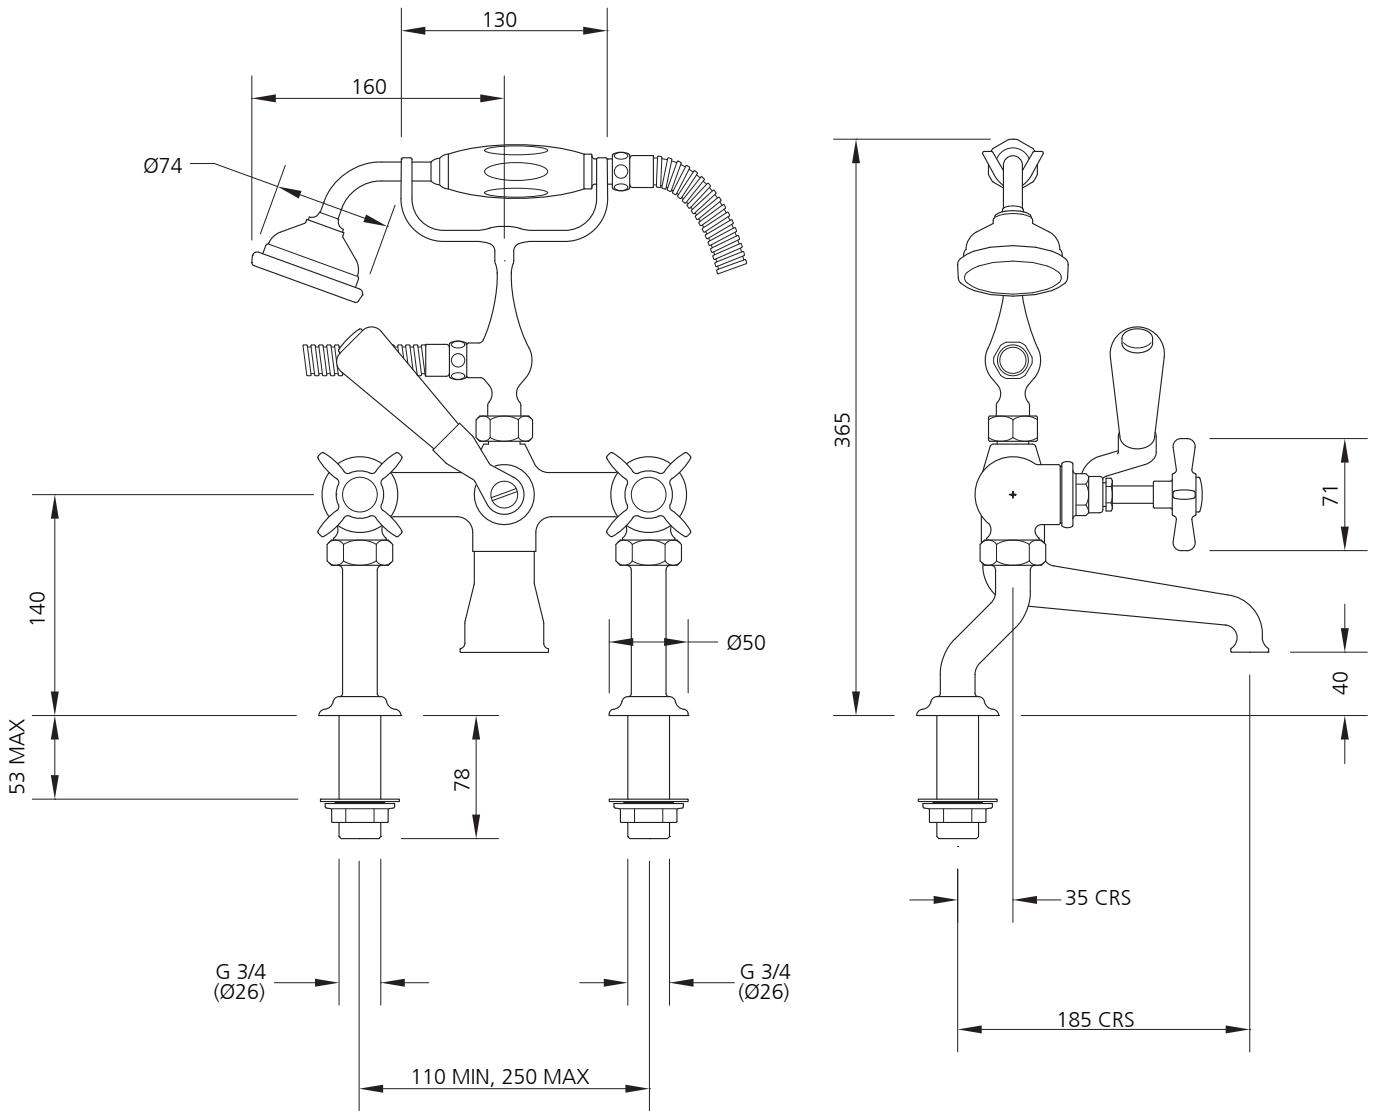

LEFROY BROOKS

IBROC HOUSE ESSEX ROAD
HODDESDON HERTS EN11 0QS UK
T: +44 (0)1992 708 316 F: +44 (0)1992 708 317

LB-1100

CLASSIC DECK MOUNT BATH SHOWER MIXER (3/4")

DIMENSIONAL DATA SHEET

DATE: 17 June 2010

ISSUE: 010 C

©COPYRIGHT 2010. CHRISTO LEFROY BROOKS. ALL RIGHTS RESERVED.

DIMENSIONS IN MILLIMETRES

WHILST EVERY EFFORT IS MADE TO ENSURE THE ACCURACY OF THESE DATA SHEETS THEY ARE SUBJECT TO CHANGE WITHOUT NOTICE AS PART OF THE COMPANY'S PRODUCT DEVELOPMENT PROCESS